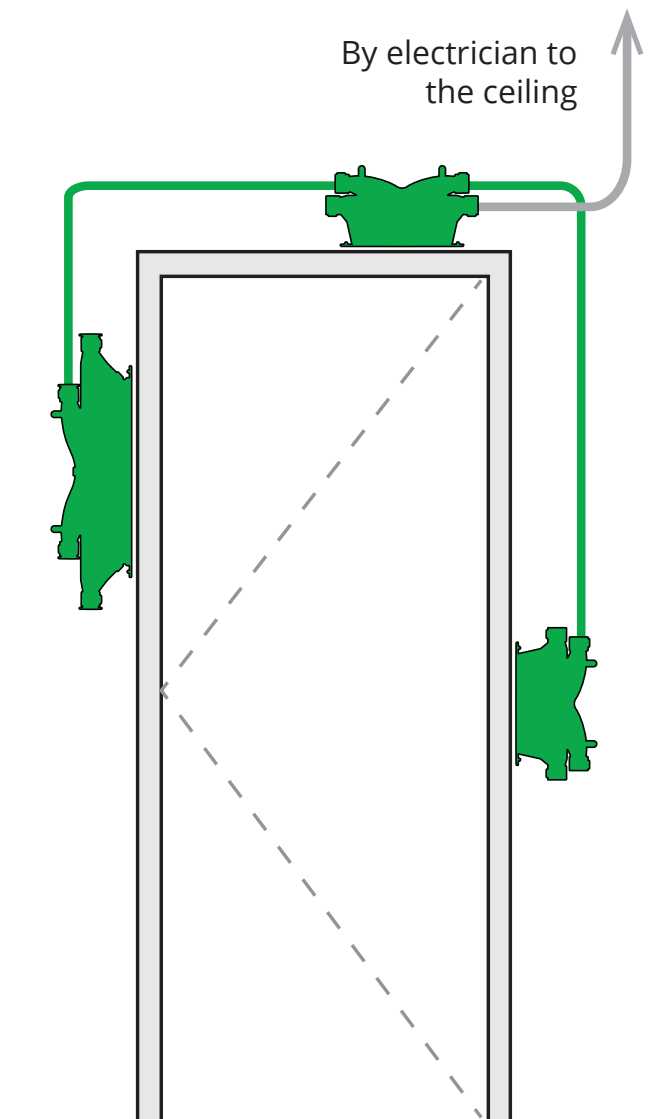

Design & Installation

Shop or Field Installations

Solutions for All Door Configurations

312 Plum Street Suite 710, Cincinnati, OH 45202

(513) 702-5436

www.framefrog.us

2023.2