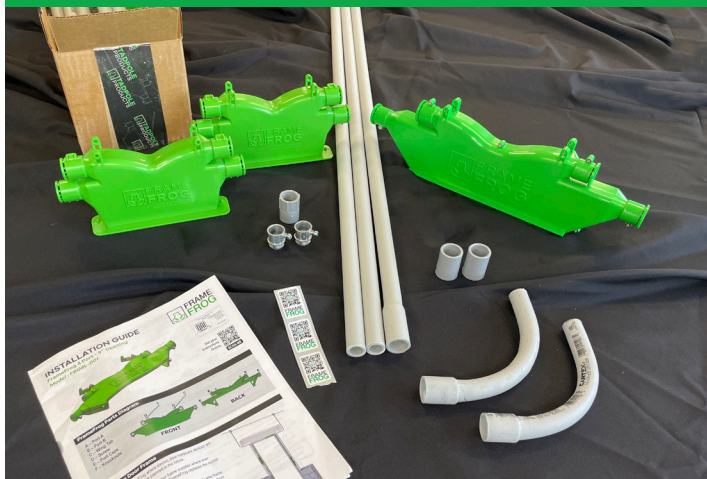

Design & Installation

Shop or Field Installations

Solutions for All Door Configurations

312 Plum Street Suite 710, Cincinnati, OH 45202

(513) 702-5436

www.framefrog.us

2023.2