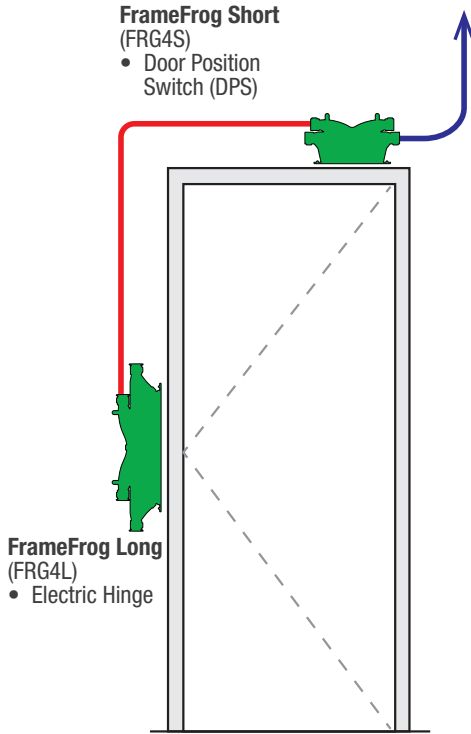

# Preparing a Door Frame for Future Wired Hardware

Single Door - Two FrameFrog Kit  
Model No: FRG1L1S-001

## EH2 - Electric Hinge