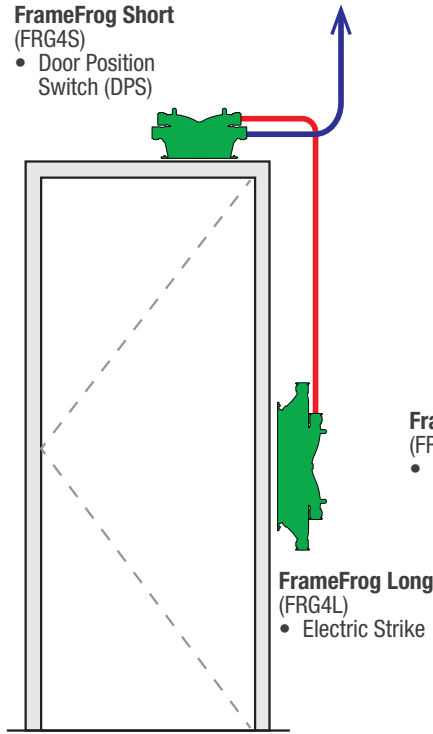

ES2 - Electric Strike