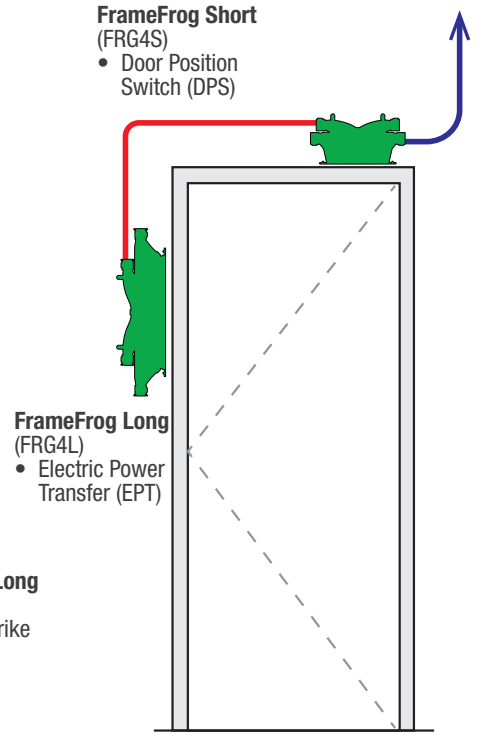

EPT2 - Electric Power Transfer

Conduit from FrameFrogs to the ceiling
Conduit connecting FrameFrogs within frame

Recommended Frame Preparation

- Electric Hinge Prep at Center Hinge (3/4" Hole for wires)
- 4.875" x 1.25" DPS Prep in Head with flush cover plate
- Standard Strike Prep
- Omit metal back box (mortar and dust boxes) wherever FrameFrog is installed

Implications for this Layout

- Committed to Electric Hinge for powering the lock
- EPT and Electric Strike are not an option
- Adds cost of DPS prep only

Recommended Frame Preparation

- 4.875" x 1.25" DPS Prep in Head with flush cover plate
- Standard Strike Prep
- Omit metal back box (mortar and dust boxes) wherever FrameFrog is installed

Implications for this Layout

- Committed to an Electric Strike and no power to the lock
- Adds cost of DPS prep only

Recommended Frame Preparation

- 9" Long EPT Prep between hinges
- 4.875" x 1.25" DPS Prep in Head with flush cover plate
- Standard Strike Prep
- Omit metal back box (mortar and dust boxes) wherever FrameFrog is installed

Implications for this Layout

- Committed to EPT for powering the lock
- Electric Hinge and Electric Strike are not an option
- Adds cost of DPS and EPT prep

☐ EH2

☐ ES2

☐ EPT2

Select the box to indicate the configuration to use for frames without electrified hardware